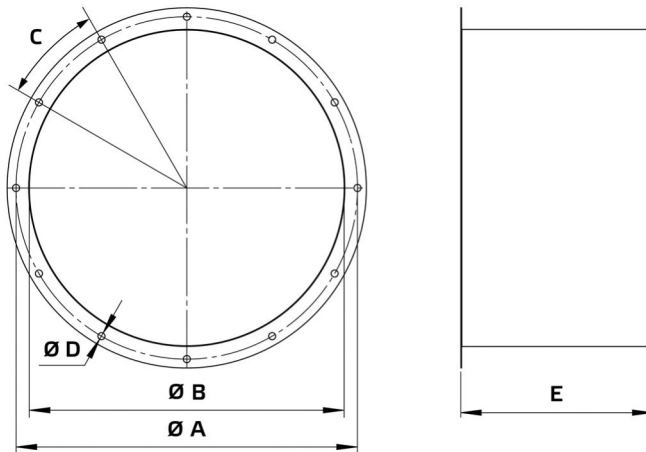

Datasheet

Product type: Tube connection spigot
 Product ID: 154198
 Product name: RVS 630

A	mm	690
B	mm	630
C		12 x 30°
D	mm	12
E	mm	443
Weight	kg	12.6

- Sheet steel, powder-coated
- Flange mounting
- Suitable for outdoor installation