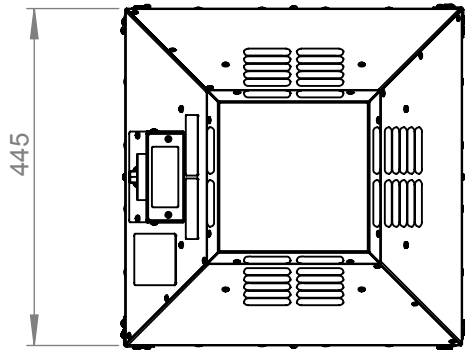

Motor

6x M6x15
Ø 286

4 X Ø 11

ruck Ventilatoren
Max-Planck-Str. 5
D-97944 Boxberg

Protection Mark
according to ISO16016

Created a.ganea
Drawn a.ganea
Released a.ganea
Disabled

1:10 A4 mm

General tolerances
DIN ISO 2768-c