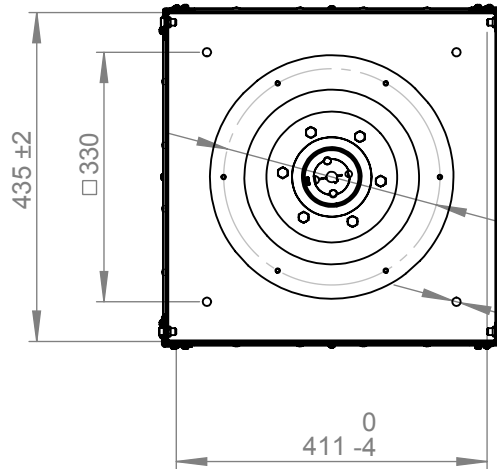

Motor

6x M6x15
Ø 286

4 X Ø 11

ruck Ventilatoren
Max-Planck-Str. 5
D-97944 Boxberg

Protection Mark
according to ISO16016

Created a.ganea
Drawn a.ganea
Released a.ganea
Disabled

1:10 A4 mm

General tolerances
DIN ISO 2768-c